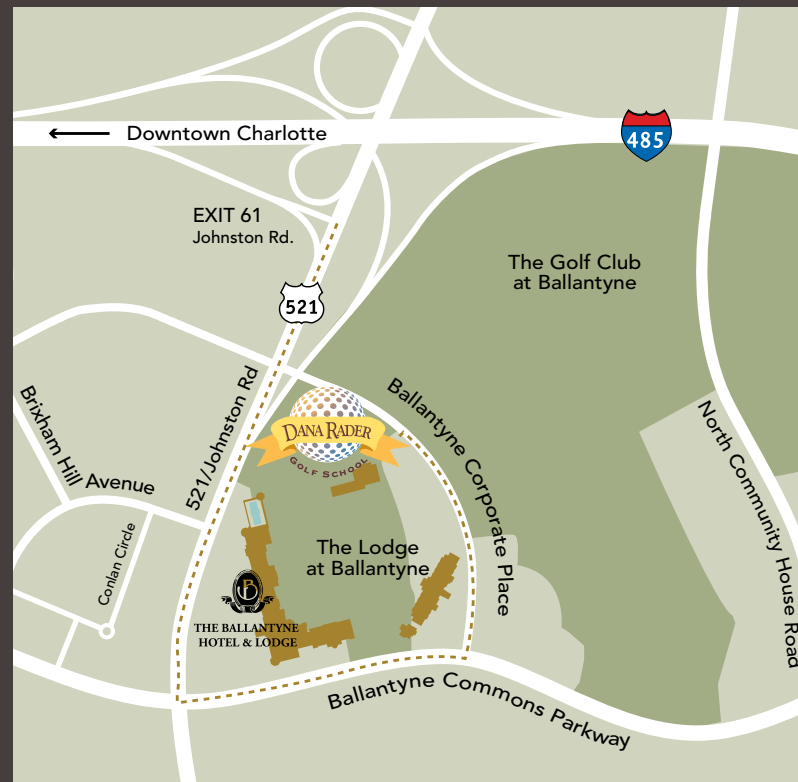

The Carolinas' Only Golf Channel Academy